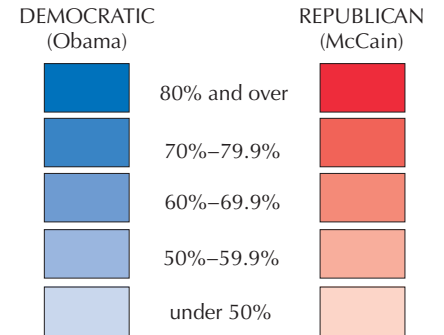

## POPULAR VOTE

### Winner's Percentage by County\*

TOTAL: 131,257,328

\*Election districts are shown in Alaska. Parishes are shown in Louisiana. Independent cities are also shown where they exist in Maryland, Missouri, Nevada, and Virginia. The District of Columbia has no primary divisions.

Nebraska's five electoral votes were split between the two major party tickets; McCain won overall and received four electoral votes, and the Obama ticket won one electoral vote.

Electoral vote maps reproduced from the National Atlas map "Presidential Elections 1789–2008", published 2009. Please consult the nationalatlas.gov™ Web site for ordering information.