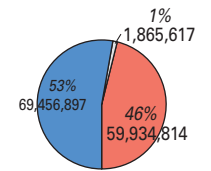

## POPULAR VOTE

### Winner's Percentage by County\*

TOTAL: 131,257,328

\*Election districts are shown in Alaska. Parishes are shown in Louisiana. Independent cities are also shown where they exist in Maryland, Missouri, Nevada, and Virginia. The District of Columbia has no primary divisions.

Nebraska's five electoral votes were split between the two major party tickets; McCain won overall and received four electoral votes, and the Obama ticket won one electoral vote.

Electoral vote maps reproduced from the National Atlas map "Presidential Elections 1789–2008", published 2009. Please consult the nationalatlas.gov™ Web site for ordering information.