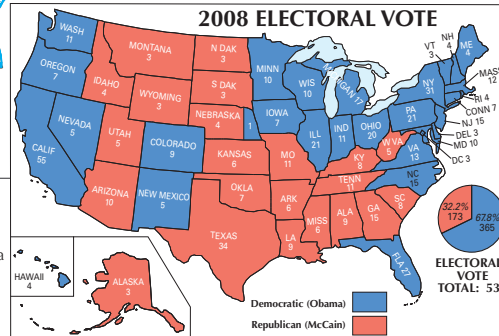

## POPULAR VOTE

### Winner's Percentage by County\*

TOTAL: 131,257,328

\*Election districts are shown in Alaska. Parishes are shown in Louisiana. Independent cities are also shown where they exist in Maryland, Missouri, Nevada, and Virginia. The District of Columbia has no primary divisions.

Nebraska's five electoral votes were split between the two major party tickets; McCain won overall and received four electoral votes, and the Obama ticket won one electoral vote.

Electoral vote maps reproduced from the National Atlas map "Presidential Elections 1789–2008", published 2009. Please consult the nationalatlas.gov™ Web site for ordering information.

This map is available at: <http://nationalatlas.gov/printable.html>

Numbers within states reflect electoral vote by candidate. States are shown proportionately divided if electoral vote was split. Maps prepared from individual State elections authorities, 2009.