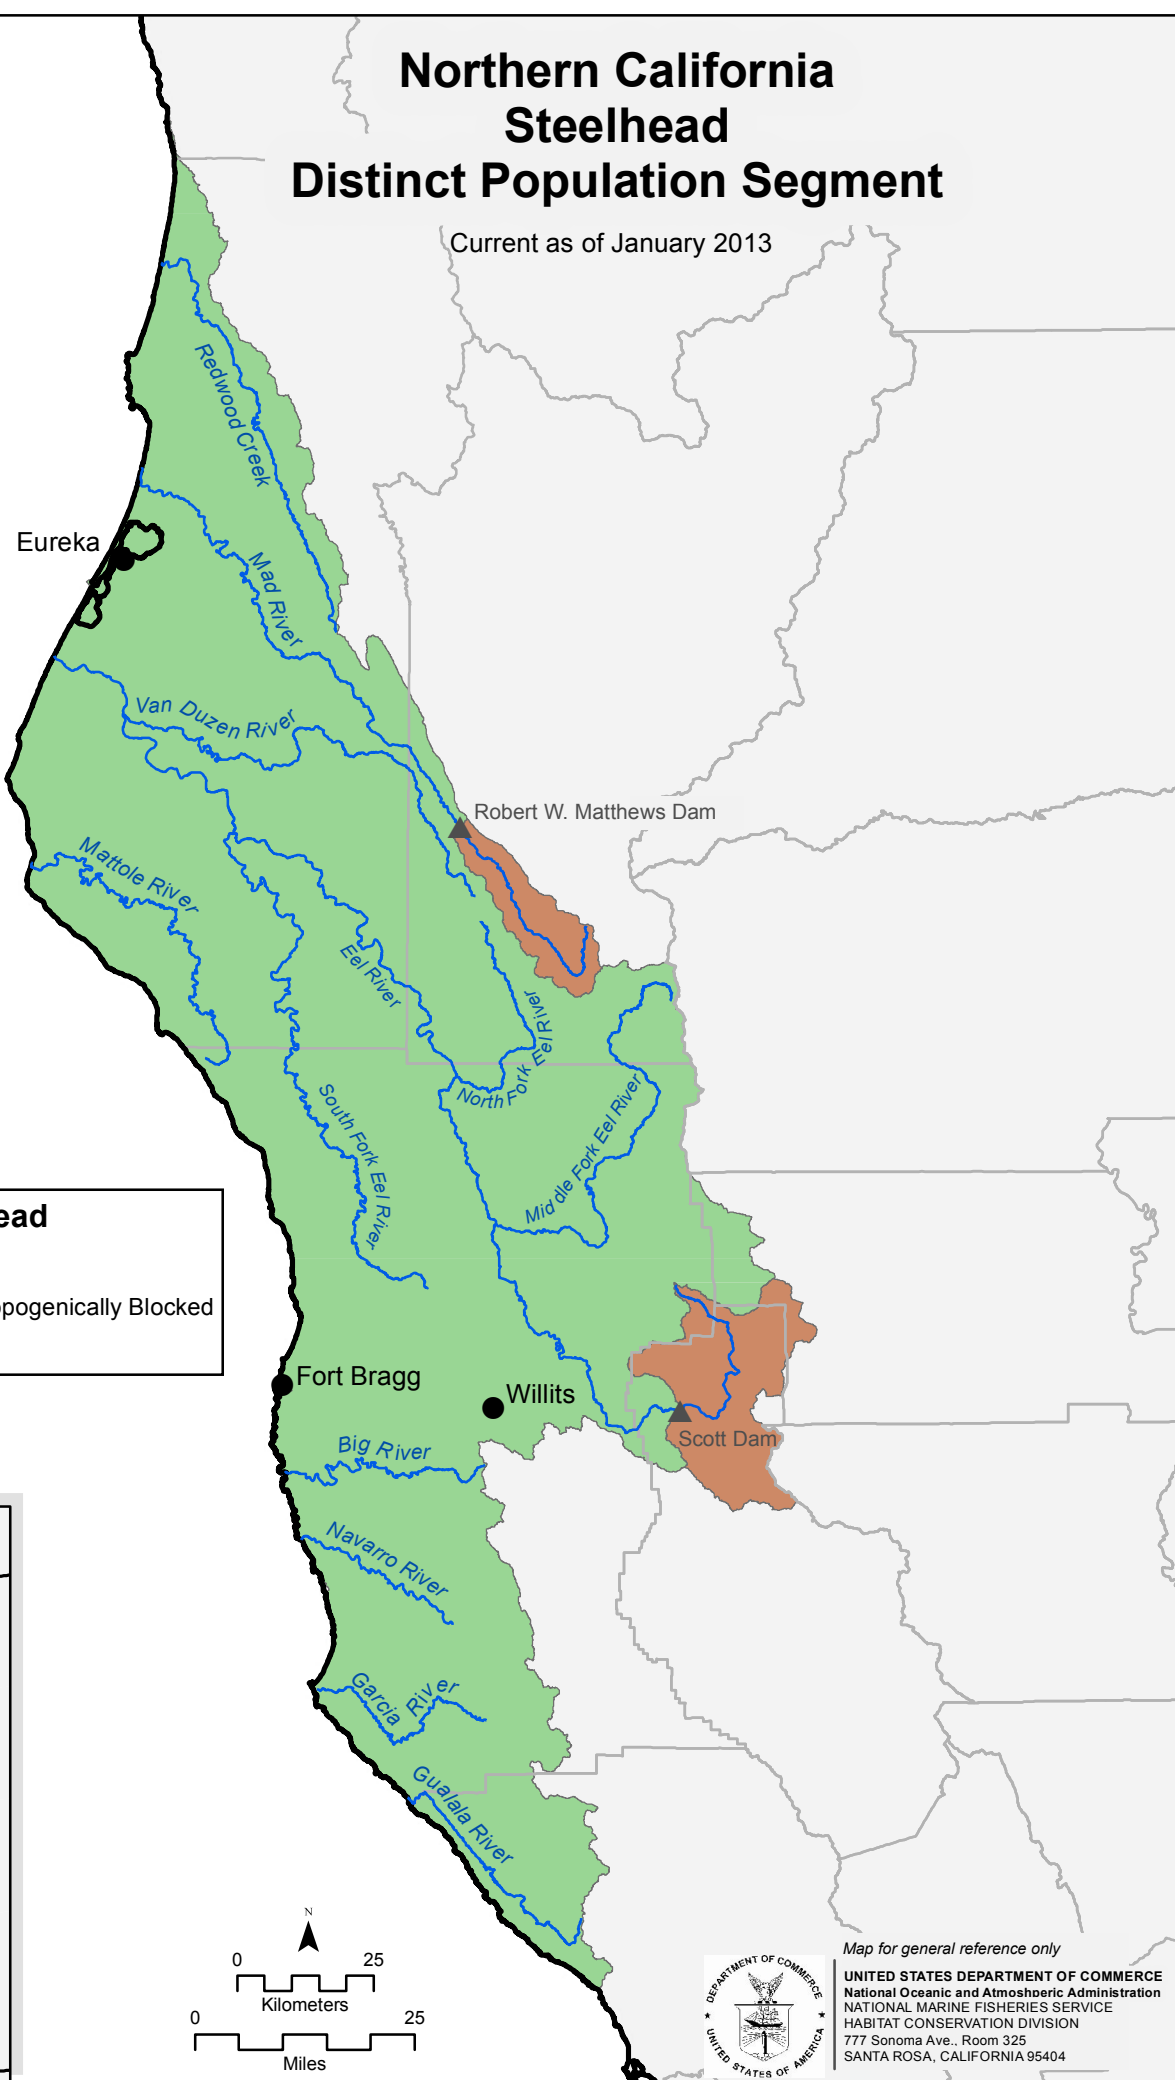

Northern California Steelhead Distinct Population Segment

Current as of January 2013

Eureka

Robert W. Matthews Dam

Fort Bragg

Willits

Scott Dam

Northern California Steelhead

- DPS Boundary
- Historical Watershed: Anthropogenically Blocked
- County Boundary

Map for general reference only
 UNITED STATES DEPARTMENT OF COMMERCE
 National Oceanic and Atmospheric Administration
 NATIONAL MARINE FISHERIES SERVICE
 HABITAT CONSERVATION DIVISION
 777 Sonoma Ave., Room 325
 SANTA ROSA, CALIFORNIA 95404