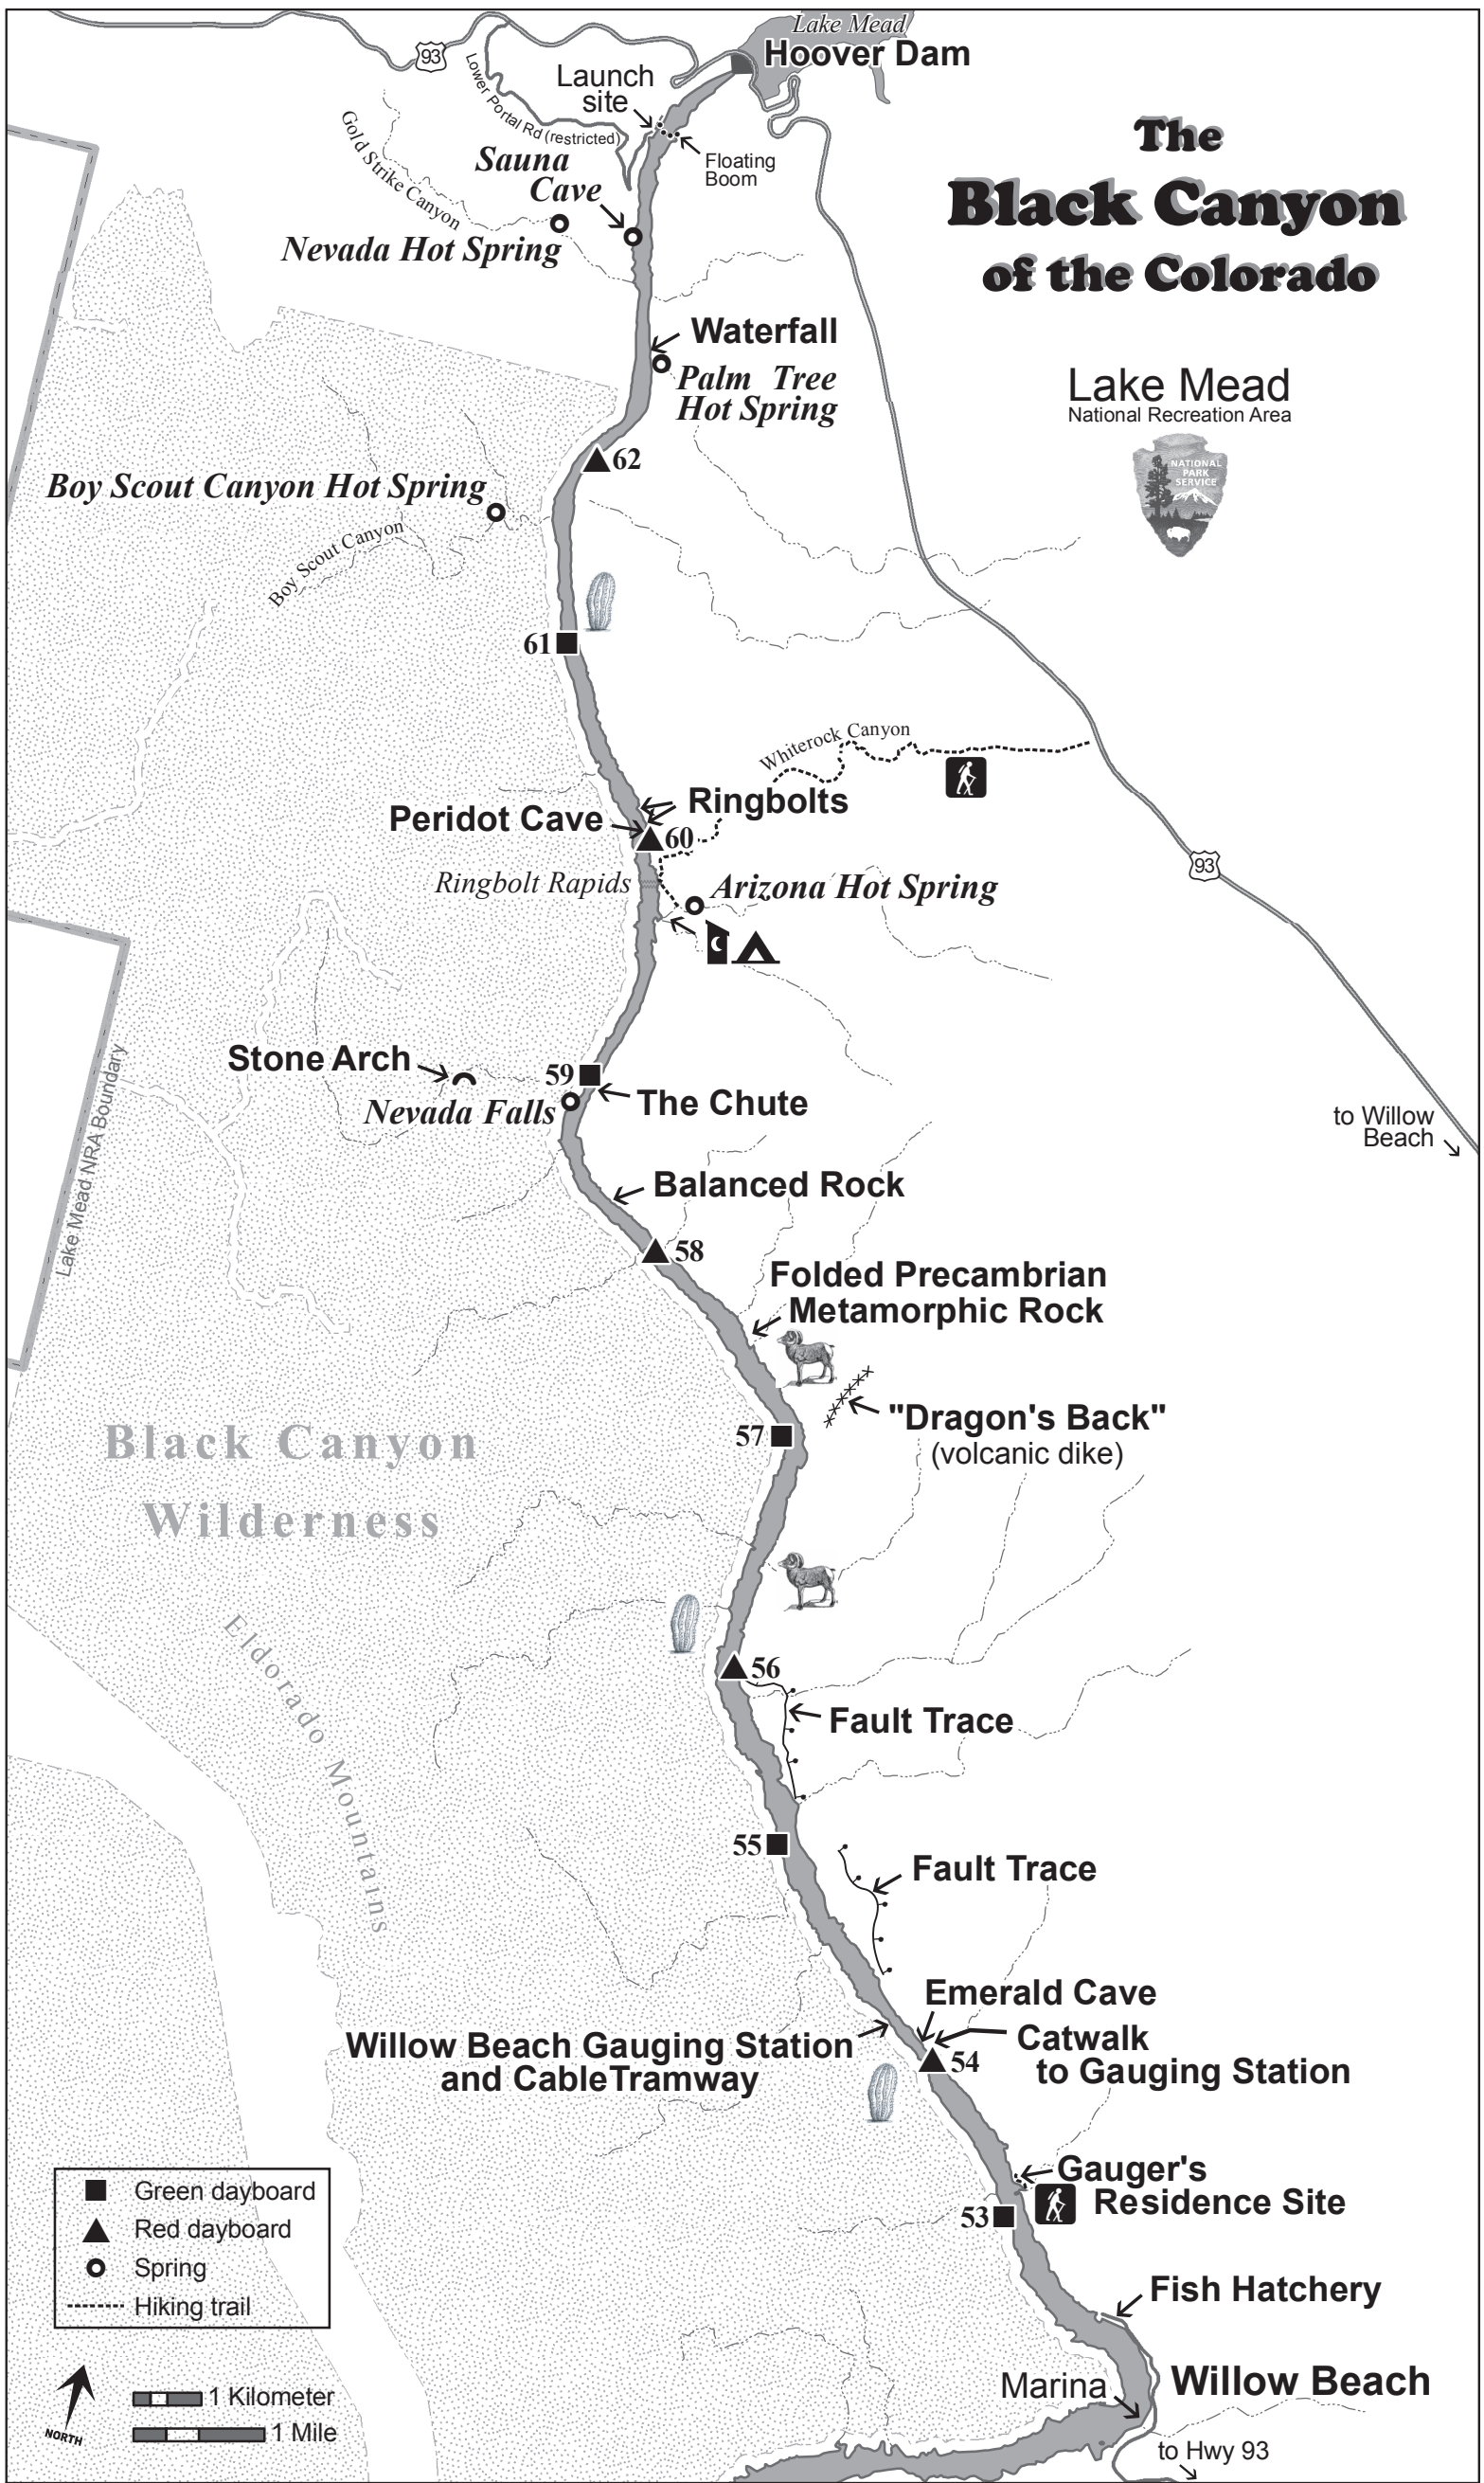

# The Black Canyon of the Colorado

Lake Mead  
National Recreation Area

- Green dayboard
- ▲ Red dayboard
- Spring
- ⋯ Hiking trail

to Willow Beach

to Hwy 93

**Black Canyon  
Wilderness**

Eldorado Mountains

Willow Beach Gauging Station and Cable Tramway

Marina

Willow Beach

Stone Arch  
Nevada Falls

Peridot Cave  
Ringbolt Rapids

Ringbolts

Arizona Hot Spring

The Chute

Balanced Rock

Folded Precambrian  
Metamorphic Rock

"Dragon's Back"  
(volcanic dike)

Fault Trace

Fault Trace

Emerald Cave

Catwalk to Gauging Station

Gauger's Residence Site

93

Lake Mead NRA Boundary

Launch site

Floating Boom

Lake Mead  
Hoover Dam

Gold Strike Canyon  
Lower Portal Rd (restricted)

62

61