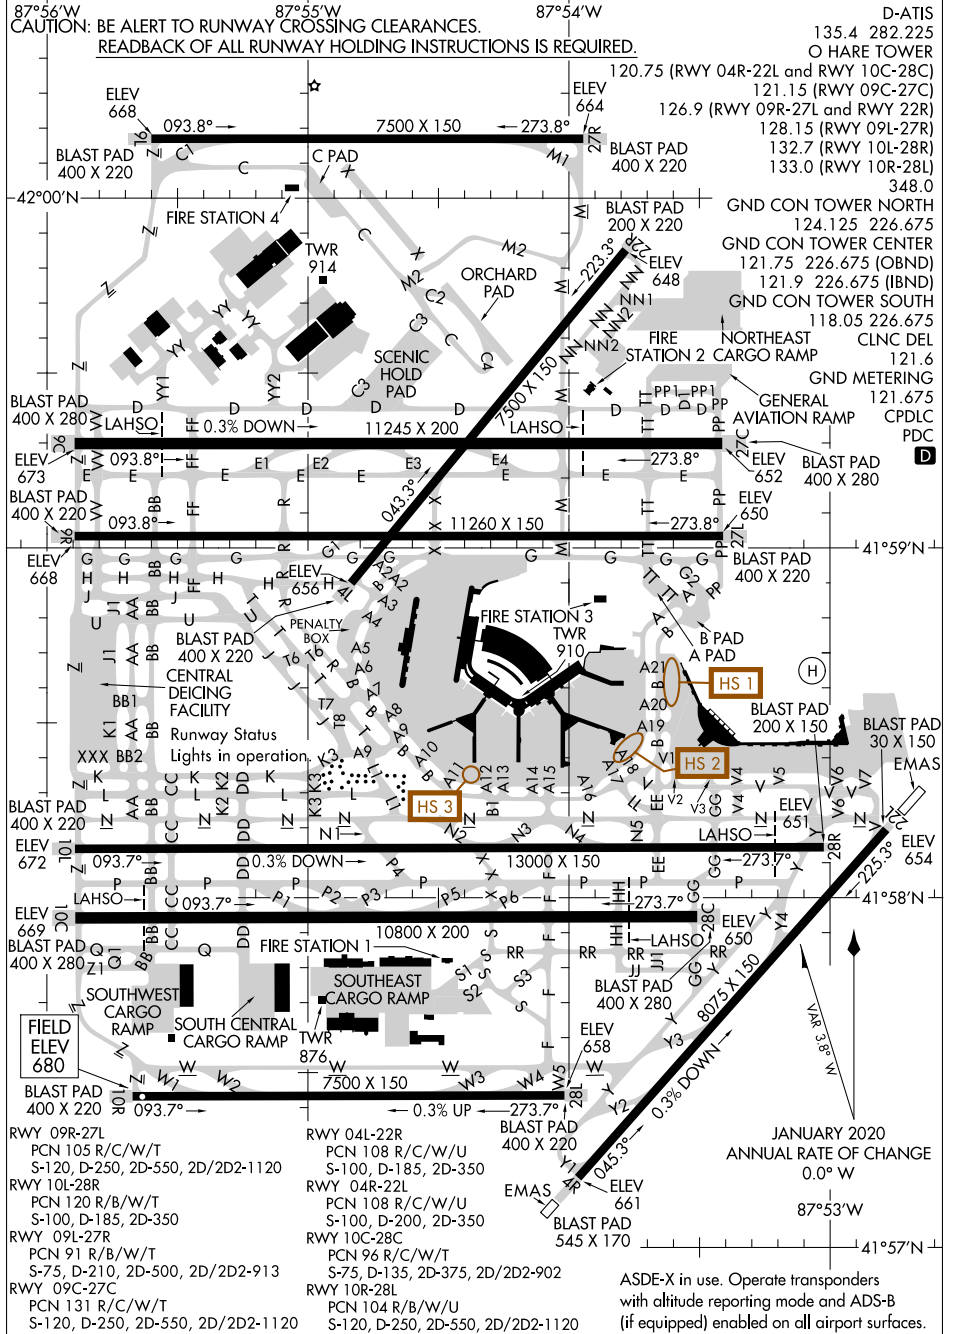

AIRPORT DIAGRAM

AL-166 (FAA)

CHICAGO O'HARE INTL (O.R.D)

CHICAGO, ILLINOIS

EC-3, 01 DEC 2022 to 29 DEC 2022

EC-3, 01 DEC 2022 to 29 DEC 2022

AIRPORT DIAGRAM

CHICAGO, ILLINOIS CHICAGO O'HARE INTL (O.R.D)